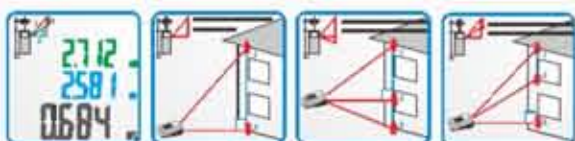

# SMALL HANS, STRAIGHT RIGHT !!

CA770 and CA740 are designed to be compact and fit your hands. With latest technology installed, always quick and accurate.

70m

Extendable Pintail for Corner Measuring

$c^2 = a^2 + b^2$   
Indirect measurements

## Three Indirect measurements

Thanks to Pythagorean, we could get height without being there. Activate indirect measurings with HANS, let's enjoy the wisdom from the past, and do not forget HANS could help to calculate when you need it.

## Stake out measuring

Lazy finding sections? try stake-out with HANS, simply set stake up and HANS will guide you through measure (dyna-measuring). Believe me, this is the simplest way ever.